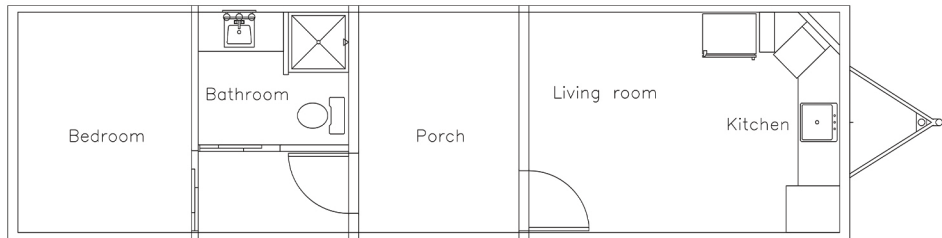

PTC
PINE TRAIL COTTAGES

The Lodge

Rustic Warmth. Modern Convenience.

Pricing available upon request.

FINAL PRICING MAY VARY BASED ON DELIVERY, SETUP, AND APPLICABLE SALES TAX.

MODEL INCLUDES:

- ✓ Cedar shake shingles
- ✓ Luxury vinyl plank (LVP) flooring
- ✓ Hardie® board & Trex® exterior materials
- ✓ Architectural shingles
- ✓ Tongue & groove ceilings with knockdown drywall