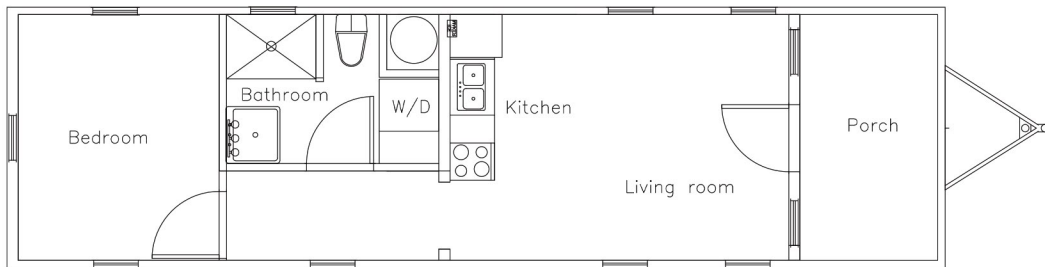

190 PINE TREE TRAIL, SWAINSBORO, GA 30401
912.562.3052 | WWW.PINETRAILCOTTAGES.COM

PTC
PINE TRAIL COTTAGES

The Oak

Simple. Solid. Smart Living.

Pricing available upon request.

FINAL PRICING MAY VARY BASED ON DELIVERY, SETUP, AND APPLICABLE SALES TAX.

MODEL INCLUDES:

- ✓ Smart panel lap siding
- ✓ Cedar window trim
- ✓ Upgraded metal roof
- ✓ VCG walls
- ✓ Luxury vinyl plank (LVP) flooring
- ✓ Interior barn doors

190 PINE TREE TRAIL, SWAINSBORO, GA 30401
912.562.3052 | WWW.PINETRAILCOTTAGES.COM