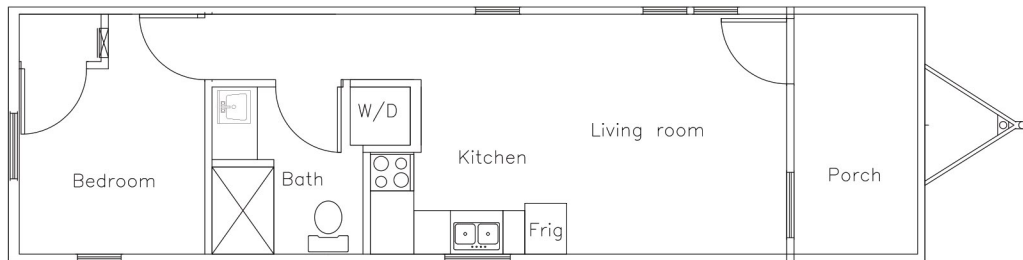

PTC
PINE TRAIL COTTAGES

The Minimalist

Smart Design. Effortless Living.

Pricing available upon request.

FINAL PRICING MAY VARY BASED ON DELIVERY, SETUP, AND APPLICABLE SALES TAX.

MODEL INCLUDES:

- ✓ Smart panel siding
- ✓ VCG walls
- ✓ Upgraded metal roof
- ✓ Luxury vinyl plank (LVP) flooring
- ✓ Trex exterior flooring

190 PINE TREE TRAIL, SWAINSBORO, GA 30401
912.562.3052 | WWW.PINETRAILCOTTAGES.COM

PTC
PINE TRAIL COTTAGES

The Oak

Simple. Solid. Smart Living.

Pricing available upon request.

FINAL PRICING MAY VARY BASED ON DELIVERY, SETUP, AND APPLICABLE SALES TAX.