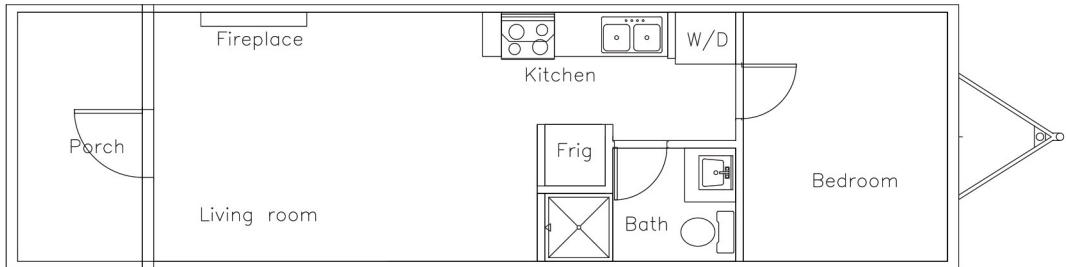

The Magnolia

Classic Charm. Modern Comfort.

Pricing available upon request.

FINAL PRICING MAY VARY BASED ON DELIVERY, SETUP, AND APPLICABLE SALES TAX.

MODEL INCLUDES:

- ✓ Shiplap interior finishes
- ✓ Cozy fireplace
- ✓ Luxury vinyl plank (LVP) flooring
- ✓ Architectural shingles
- ✓ Hardie® board & Trex® exterior materials

190 PINE TREE TRAIL, SWAINSBORO, GA 30401
912.562.3052 | WWW.PINETRAILCOTTAGES.COM